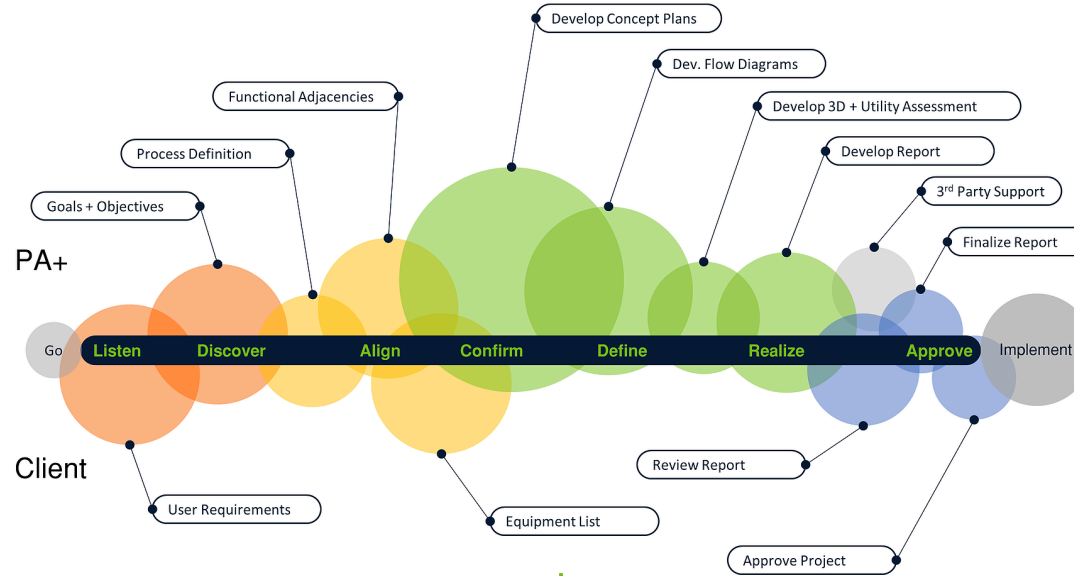

PA+

professional & reliable

PROCESS ARCHITECTURE PLUS

HOME ●

WHAT WE DO ○

MARKETS WE SERVE ○

WHAT IS PA+ ? ○

VISION & MISSION ○

ABOUT US ○

I'M INTERESTED ○

CONTACT ○

WHAT WE DO

Process Architecture Plus is a consulting and design firm specializing in the master planning, space programming, process optimization and concept design.

INTERACTIVE CONCEPT DIAGRAM

CONTACT ○

WHAT IS PROCESS ARCHITECTURE?

Process Architecture is the integration of processing equipment and operations into a fully functional manufacturing environment. Key considerations in the development of this integration include personnel safety, human ergonomics, compliance with applicable codes and guidelines, as well as lean and efficient manufacturing operations.